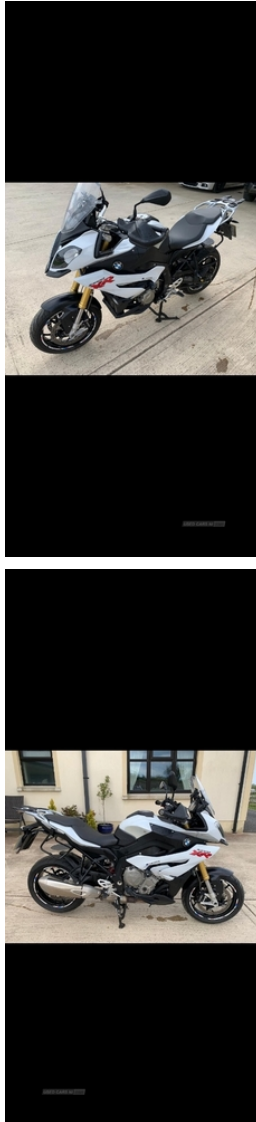

**BMW S 1000 XR S1000 XR ABS | 2015**  
**SAT NAV # ABS BRAKES**

**£8,250**

<b>Miles:</b>	13668
<b>Fuel Type:</b>	Petrol
<b>Transmission:</b>	Manual
<b>Colour:</b>	White
<b>Engine Size:</b>	999
<b>Reg:</b>	FN65XLR

**Technical Specs**

**PERFORMANCE & ECONOMY**

<b>Number Of Gears:</b>	undefined SPEED
-------------------------	-----------------

Two owners from new  
Please call before travelling  
Viewing by appointment only  
just serviced and new back tyre fitted  
Extras include ABS and Sat Nav